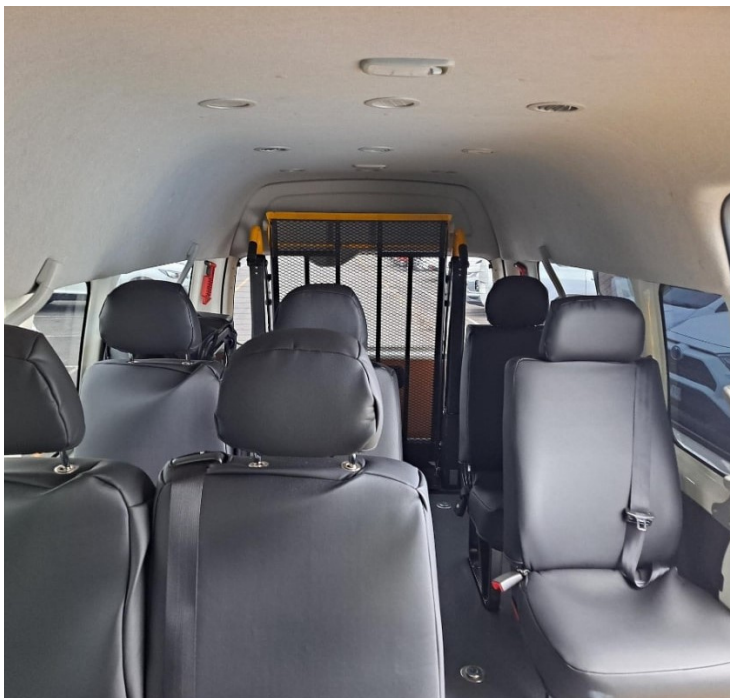

EQUIPMENT PROVIDED